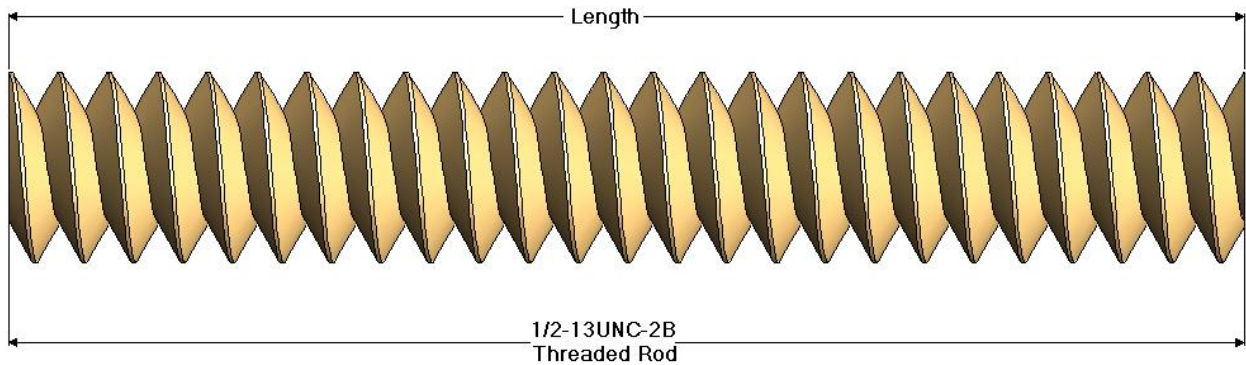

## 1/2-13UNC-2B - Threaded Rod Selection

### 1/2-13UNC-2B Threaded Rod Selection

CSF P/N#	Length
TR29	3.25"
TR29C	4.50"
TR30	6.00"
TR31	12.00"
TR33	24.00"
TR34	30.00"
TR35	36.00"
TR36	42.00"
TR37	48.00"
TR40	72.00"

Notes:

- Threaded Rod finish is zinc yellow